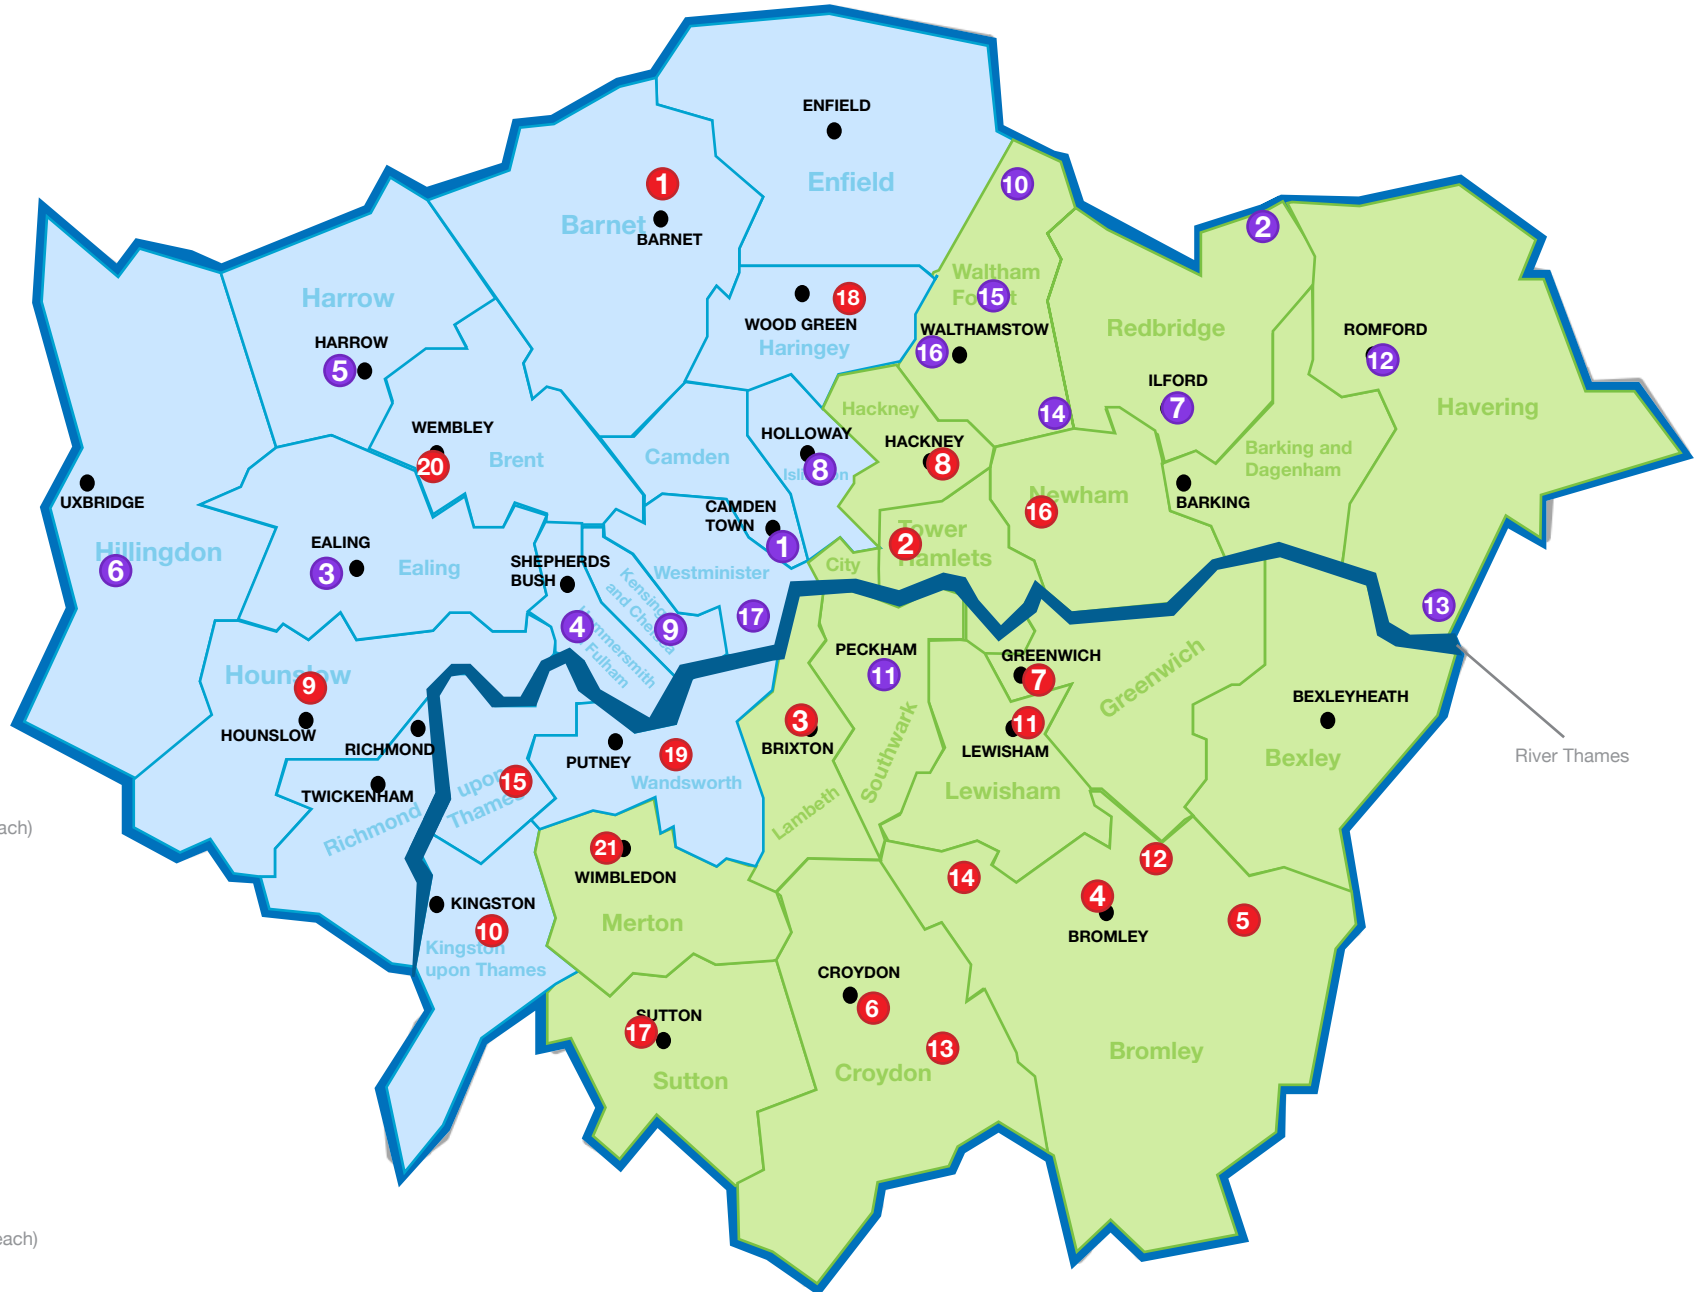

Work Programme Delivery Infrastructure - London

MAXIMUS
EMPLOYMENT & TRAINING UK
finding jobs, changing lives

- London West
- London East

● CDG centres

1. CDG Barnet
2. CDG Tower Hamlets
3. CDG Brixton
4. CDG Bromley South
5. CDG Cotmandene (Outreach)
6. CDG Croydon
7. CDG Greenwich
8. CDG Hackney
9. CDG Hounslow
10. CDG Kingston (Outreach)
11. CDG Lewisham
12. CDG Mottingham (Outreach)
13. CDG New Addington (Outreach)
14. CDG Penge (Outreach)
15. CDG Richmond (Outreach)
16. CDG Stratford
17. CDG Sutton (Outreach)
18. CDG Haringey
19. CDG Wandsworth
20. CDG Wembley
21. CDG Wimbledon

● MAXIMUS centres

1. MAXIMUS Camden
2. MAXIMUS Community Centre Chigwell (Outreach)
3. MAXIMUS Ealing
4. MAXIMUS Hammersmith
5. MAXIMUS Harrow
6. MAXIMUS Hillingdon
7. MAXIMUS Ilford
8. MAXIMUS Islington
9. MAXIMUS Kensington and Chelsea
10. MAXIMUS North Chingford (Outreach)
11. MAXIMUS Peckham
12. MAXIMUS Romford
13. MAXIMUS South Hornchurch (Outreach)
14. MAXIMUS The Flexible Learning Centre (Outreach)
15. MAXIMUS Walthamstow
16. MAXIMUS Walthamstow and Leyton (Outreach)
17. MAXIMUS Westminster

River Thames